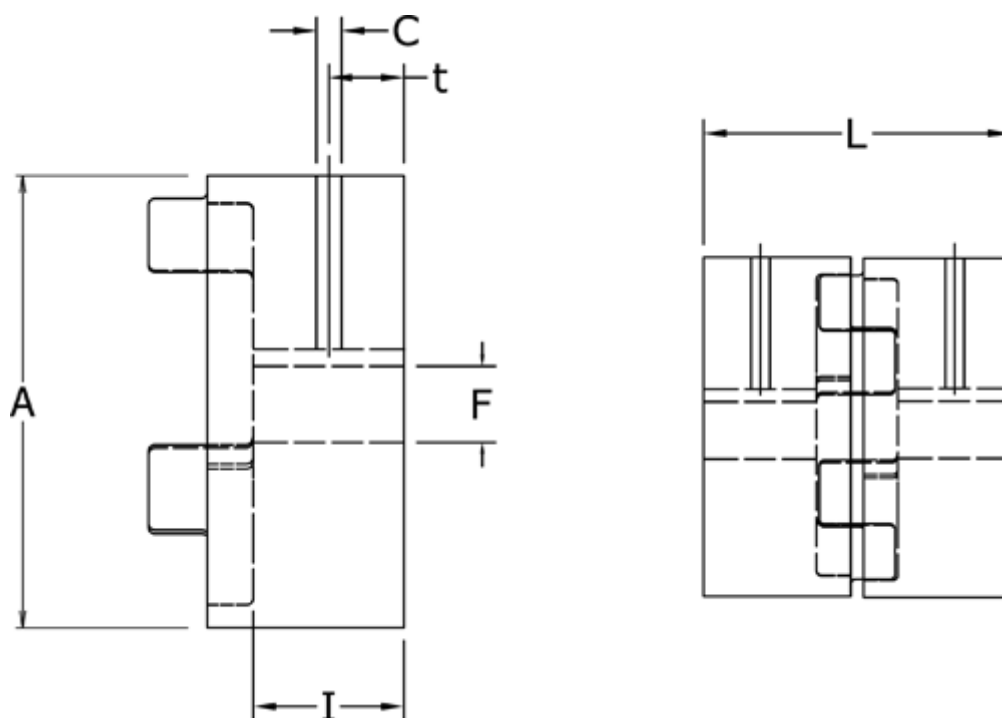

Article number: 3335028F020

Description: Coupling hub Klonex ES 28/38  
ALU Aluminium, Bore 20H7 mm w/keyway & setscrew

## Measures

A = 65  
C = M6  
F = 20  
I = 35  
L = 90  
t = 15.0